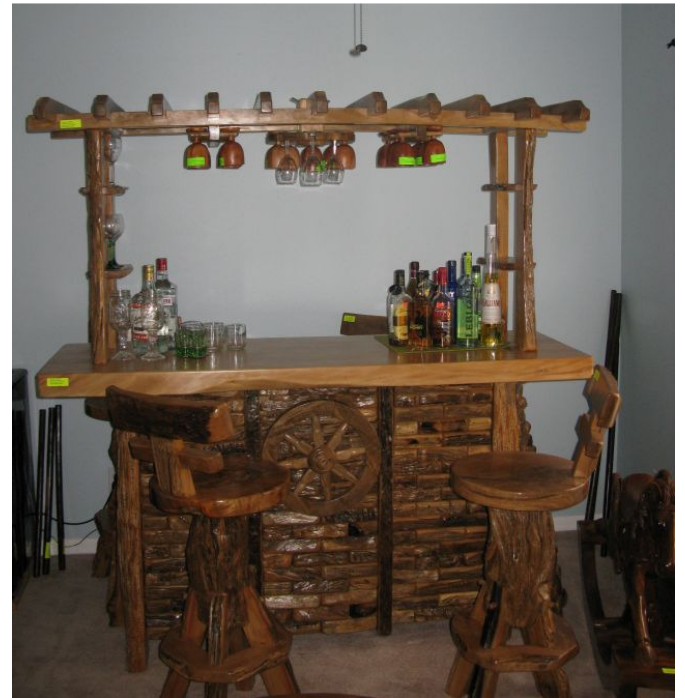

**G-X : Table = Bar Counter, with
Ceiling and 4 Bar Stools**

Set of 6 pcs = $3000

**Acacia, 24""W x 72"L x 42.5"H, 4
Bar Stools 32.5" Seat**